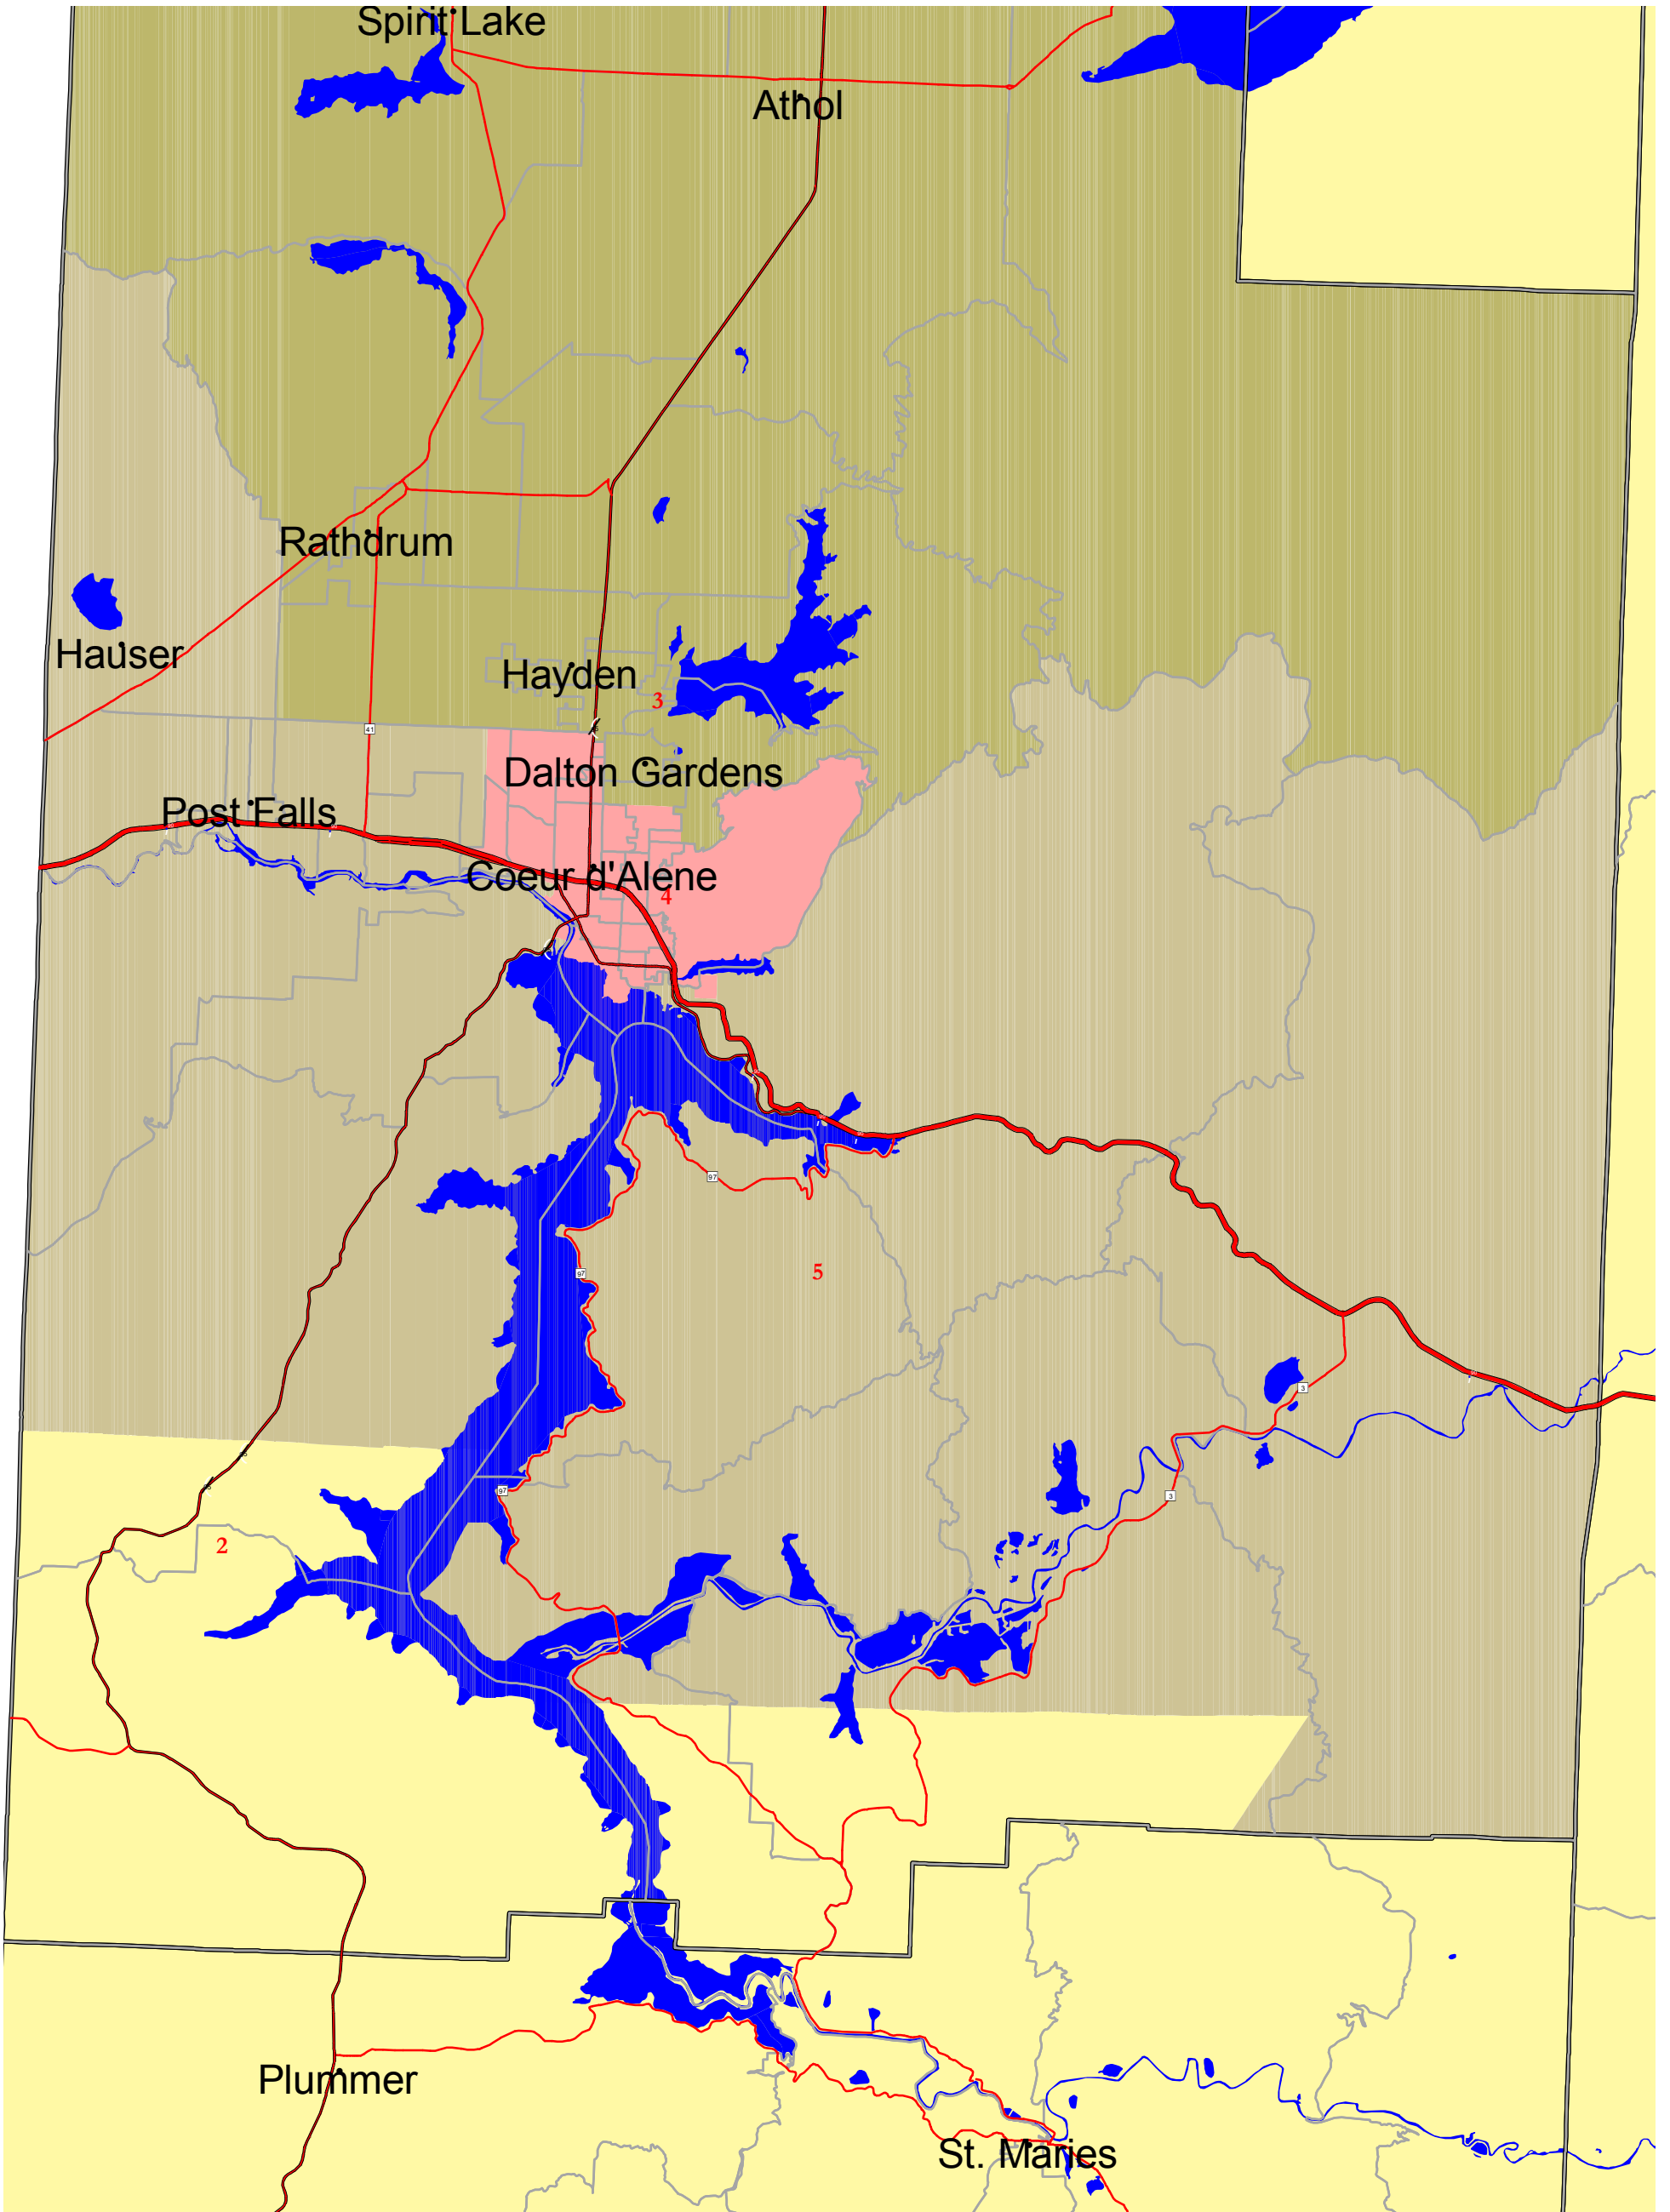

L97
Final Legislative District Plan
Adopted March 9th, 2002
District 5

Legend

Redistricting Layers

- County Boundary
- VTD Boundary

0.8 0 0.8 1.6 Miles